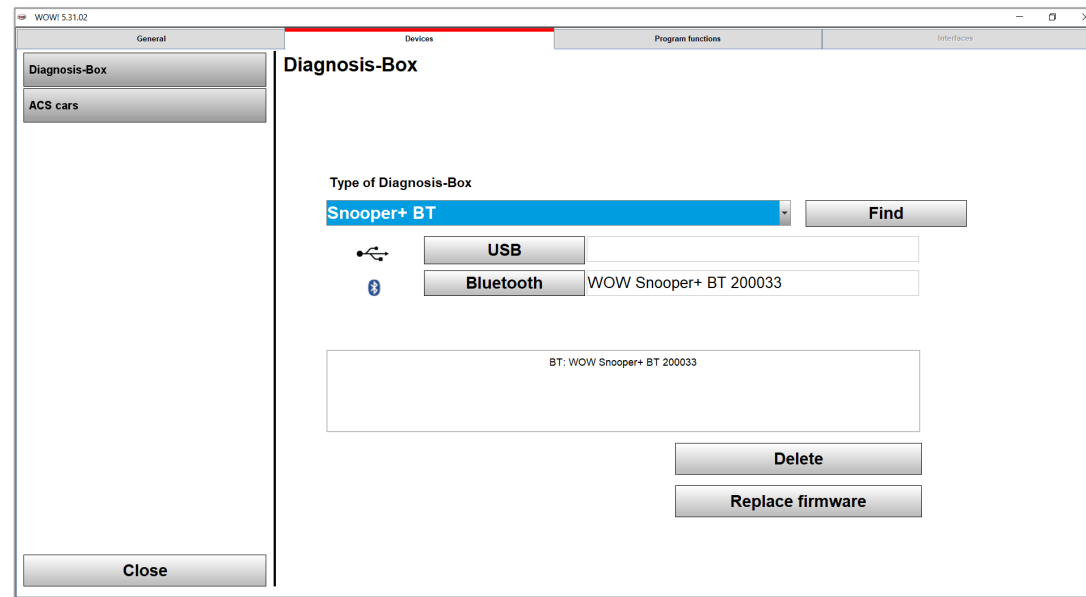

- Device setting
- New order of diagnosis buttons

SOFTWARE IMPROVEMENTS

WOW! 5.31.02 – NEW FUNCTIONS

Software improvements

DEVICE SETTINGS:

The hardware teach-in process for the diagnostic devices has been improved.