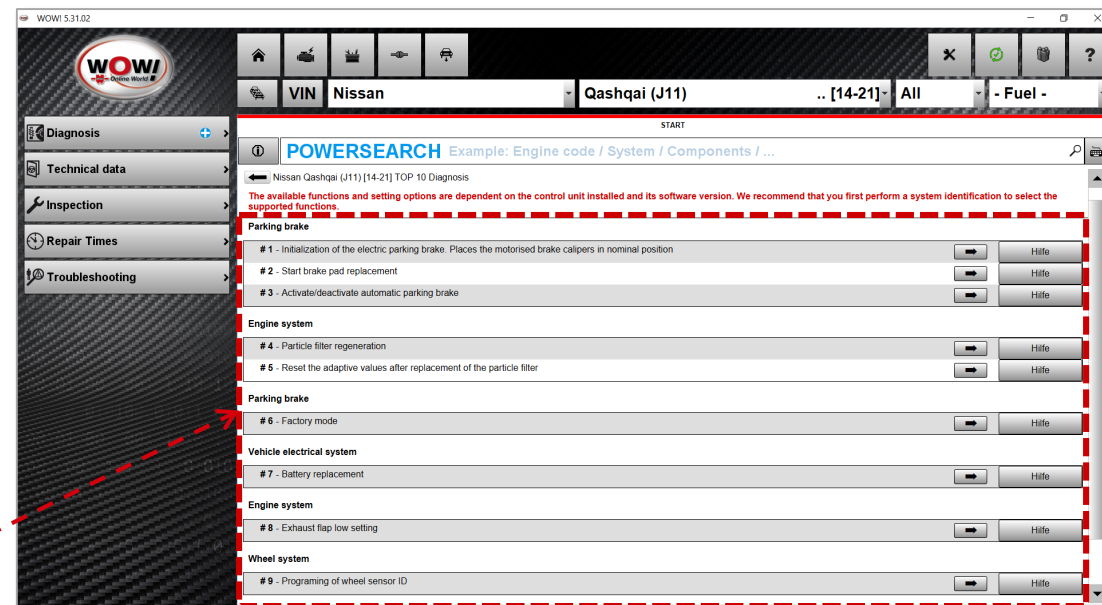

The better the vehicle is selected, the more accurate the results.

WOW! 5.31.02 – NEW FUNCTIONS

TOP 10 FUNCTIONS

WOW! TOP 10 FUNCTIONS:

Each filter affects the sorting of the functions:

- Manufacturer/ Model
- Manufacturer/ Model / Fuel Type
- Manufacturer/ Model / Engine Code
- VIN selection ...