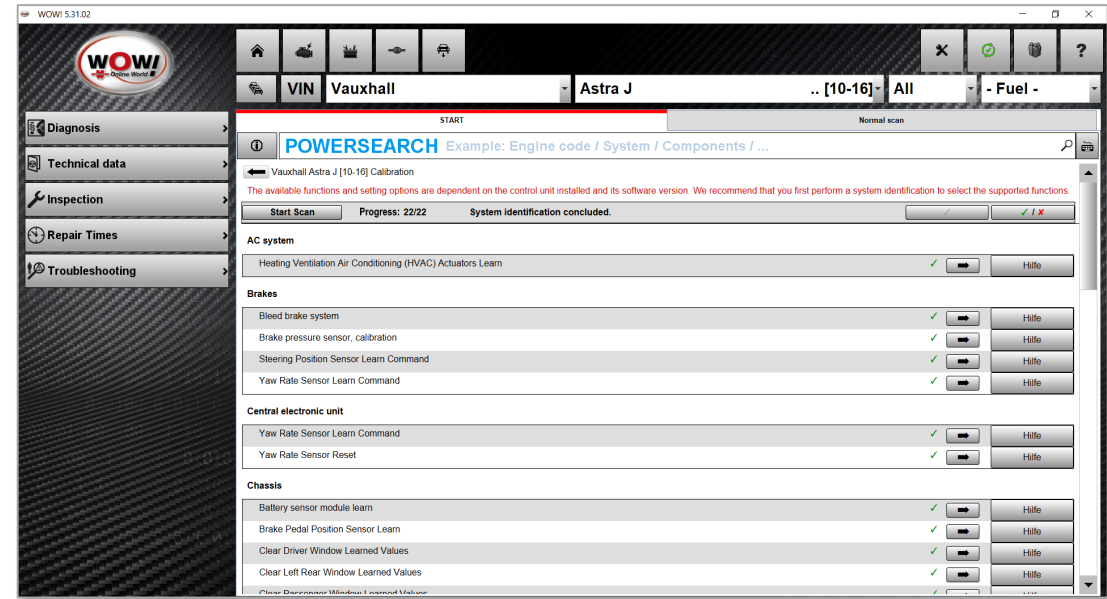

WOW! 5.31.02 – NEW FUNCTIONS

FUNCTION SCAN

FUNCTION SCAN BENEFITS:

There is no irritation about selected functions that are no longer available or executable afterwards. This significantly increases quality and user-friendliness.