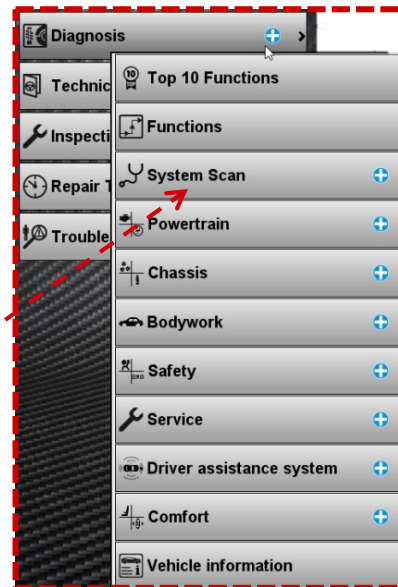

WOW! 5.31.02 – NEW FUNCTIONS

Software improvements

**ORDER OF DIAGNOSIS BUTTONS
- STATUS BEFORE "5.31.02"**

WOW! 5.31.02 – NEW FUNCTIONS

Software improvements

The screenshot shows the WOW! software interface for a Nissan Qashqai (J11). The left sidebar contains a 'Diagnosis' menu with the following items: Top 10 Functions, Functions, System Scan, Powertrain, Chassis, Bodywork, Safety, Service, Driver assistance system, Comfort, and Vehicle information. A red dashed box highlights this menu. The main area displays search results for 'Qashqai (J11) [14-21]' with columns for KW(HP), Injection system, Fuel, Model year, and Equipment. A red dashed arrow points from the 'Bodywork' menu item to the search results table.

**NEW ORDER OF DIAGNOSIS BUTTONS
- STATUS AS OF "5.31.02"**

WOW! 5.31.02 – NEW FUNCTIONS

Software improvements

NEW ORDER OF DIAGNOSIS BUTTONS:

The new TOP 10 Functions and Functions moved to the top

WOW! 5.31.02 – NEW FUNCTIONS

Software improvements

NEW ORDER OF DIAGNOSIS BUTTONS:

System detection is renamed to System Scan

WOW! 5.31.02 – NEW FUNCTIONS

Software improvements

NEW ORDER OF DIAGNOSIS BUTTONS:

Vehicle Information moved to the lower end

WOW! 5.31.02 – NEW FUNCTIONS

Software improvements

NEW ORDER OF DIAGNOSIS BUTTONS:

The plug position is integrated into Vehicle Information

There's no end to what you can learn.

Stay tuned and up to date!

Software & Hardware Solutions
for Car Service & Repair.