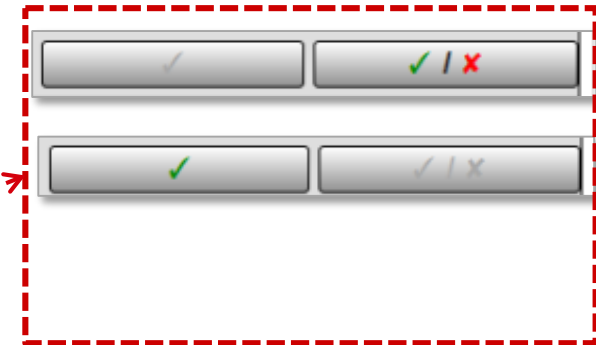

WOW! 5.31.02 – NEW FUNCTIONS

FUNCTION SCAN

FUNCTION SCAN:

Filter can be set – show all or show only available functions