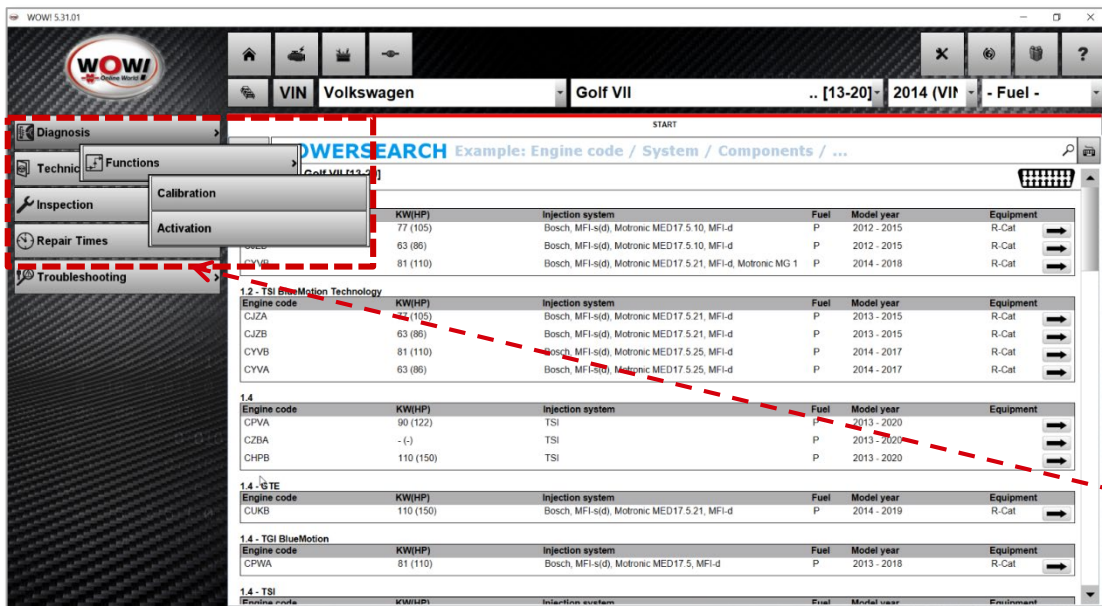

NEW: With the function scan an overview is provided showing the supported functions for the vehicle.

FUNCTION SCAN

WOW! 5.31.02 – NEW FUNCTIONS

FUNCTION OVERVIEW BEFORE 5.31.02

STATUS BEFORE "FUNCTION SCAN":