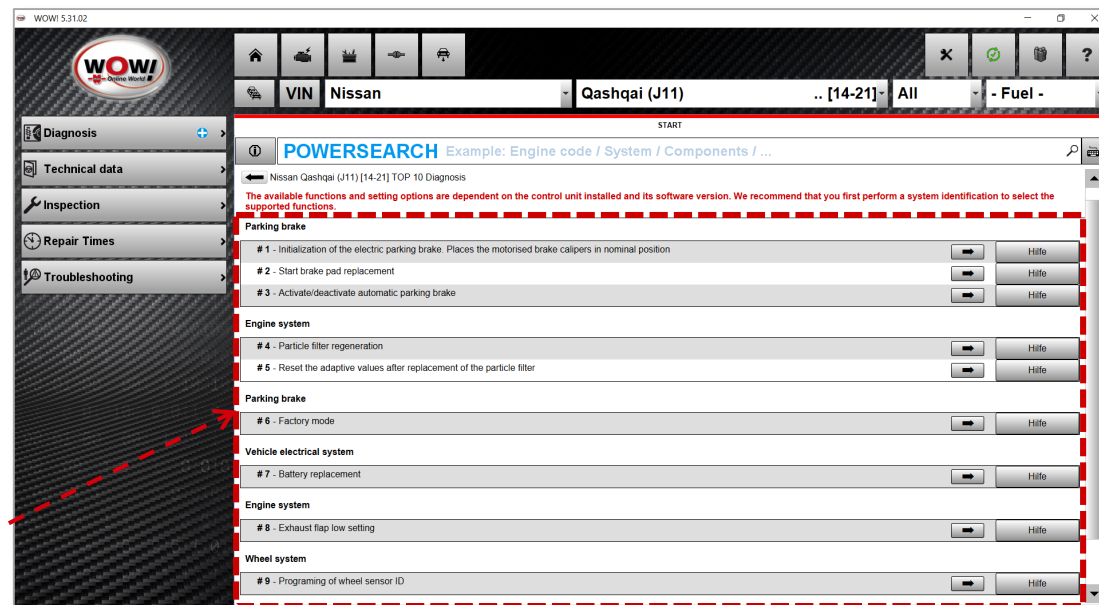

WOW! 5.31.02 – NEW FUNCTIONS

TOP 10 FUNCTIONS

WOW! TOP 10 FUNCTIONS:

There is a high probability that customers diagnosing a vehicle will or would like to perform one of the 10 most frequently used functions on that vehicle.