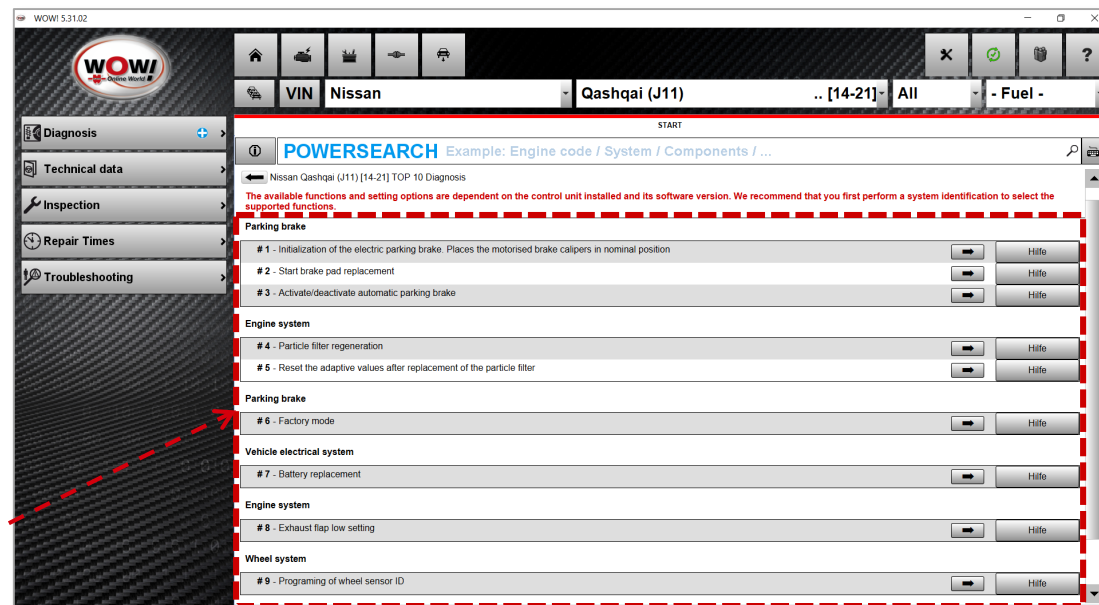

WOW! 5.31.02 – NEW FUNCTIONS

TOP 10 FUNCTIONS

WOW! TOP 10 FUNCTIONS:

With version 5.31.02 we introduce the new online service **TOP 10 FUNCTION**.