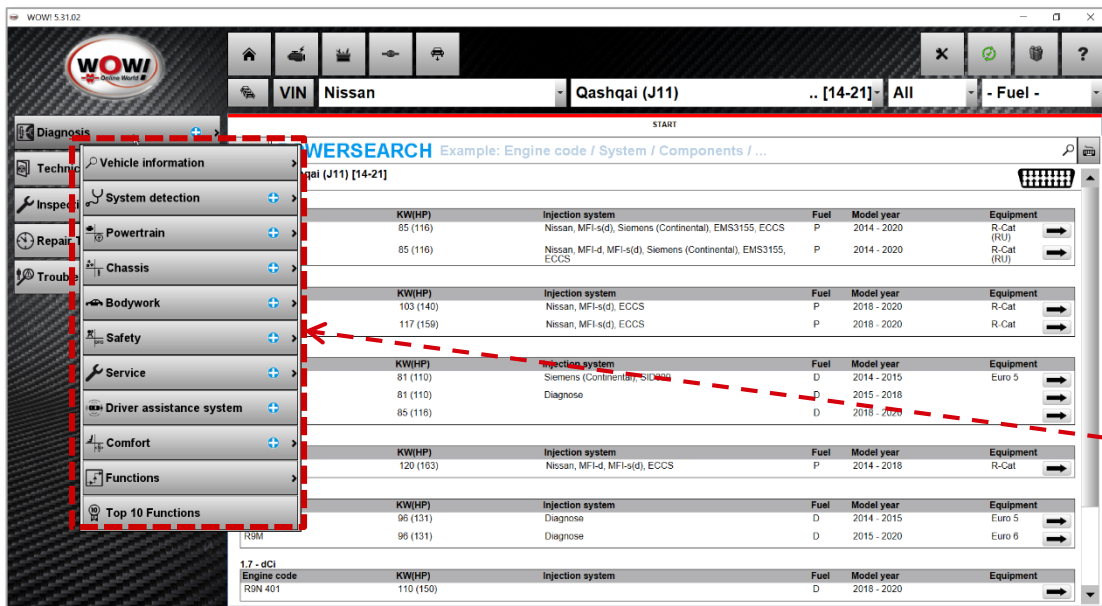

WOW! 5.31.02 – NEW FUNCTIONS

Software improvements

DEVICE SETTINGS:

Users can either choose to use the proven "Find" process to set the USB and Bluetooth connection in one step, or the USB and Bluetooth can be teached individually.

WOW! 5.31.02 – NEW FUNCTIONS

Software improvements

**ORDER OF DIAGNOSIS BUTTONS
- STATUS BEFORE "5.31.02"**

WOW! 5.31.02 – NEW FUNCTIONS

Software improvements

The screenshot shows the WOW! software interface for a Nissan Qashqai (J11). The left sidebar contains a 'Diagnosis' menu with the following items: Top 10 Functions, Functions, System Scan, Powertrain, Chassis, Bodywork, Safety, Service, Driver assistance system, Comfort, and Vehicle information. A red dashed box highlights this menu. The main area displays search results for 'Qashqai (J11) [14-21]' with columns for KW(HP), Injection system, Fuel, Model year, and Equipment. A red dashed arrow points from the 'Bodywork' menu item to the search results table.