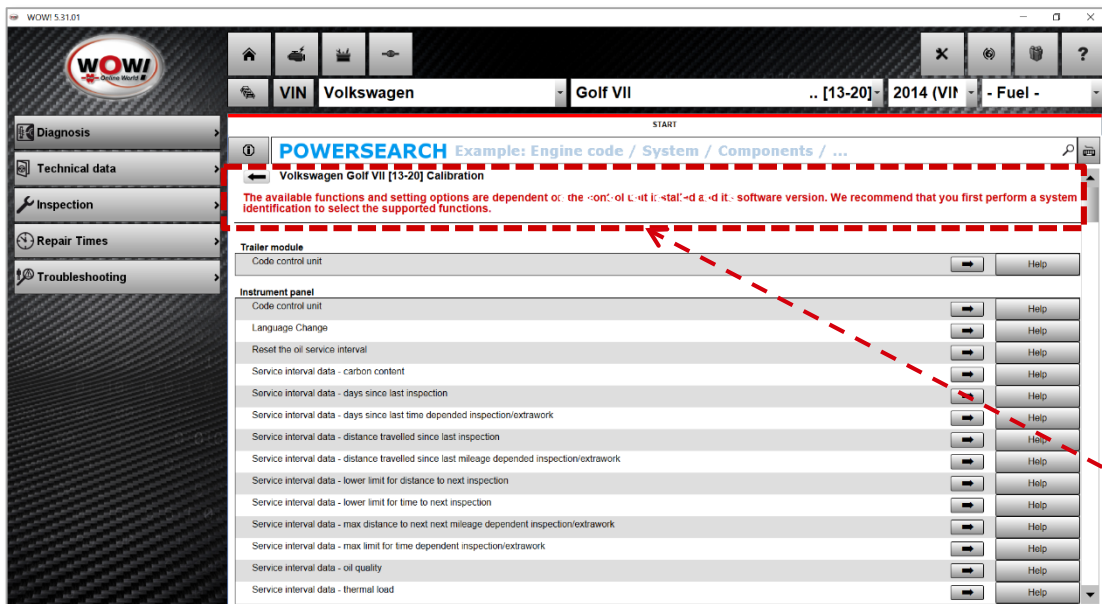

WOW! 5.31.02 – NEW FUNCTIONS

FUNCTION OVERVIEW BEFORE 5.31.02

STATUS BEFORE "FUNCTION SCAN":

Users are asked / advised to run a system identification to select the supported functions for a long time.