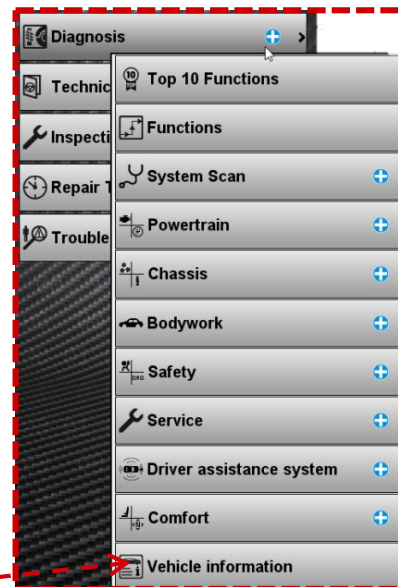

**NEW ORDER OF DIAGNOSIS BUTTONS
- STATUS AS OF "5.31.02"**

WOW! 5.31.02 – NEW FUNCTIONS

Software improvements

NEW ORDER OF DIAGNOSIS BUTTONS:

The new TOP 10 Functions and Functions moved to the top

WOW! 5.31.02 – NEW FUNCTIONS

Software improvements

NEW ORDER OF DIAGNOSIS BUTTONS:

System detection is renamed to System Scan

WOW! 5.31.02 – NEW FUNCTIONS

Software improvements

NEW ORDER OF DIAGNOSIS BUTTONS:

Vehicle Information moved to the lower end

WOW! 5.31.02 – NEW FUNCTIONS

Software improvements

NEW ORDER OF DIAGNOSIS BUTTONS:

The plug position is integrated into Vehicle Information

There's no end to what you can learn.

Stay tuned and up to date!

Software & Hardware Solutions
for Car Service & Repair.