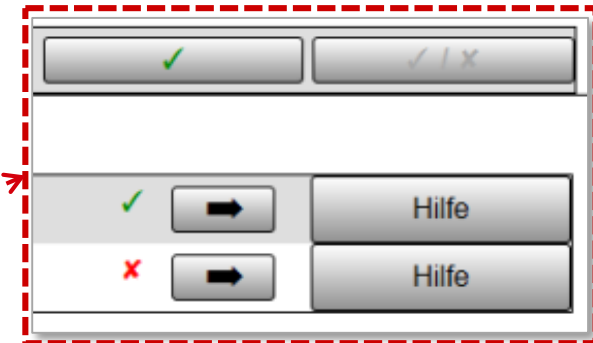

Marked by the coloured symbols.

WOW! 5.31.02 – NEW FUNCTIONS

FUNCTION SCAN

FUNCTION SCAN:

-  Function available on this system
-  Function not available or not supported

WOW! 5.31.02 – NEW FUNCTIONS

FUNCTION SCAN