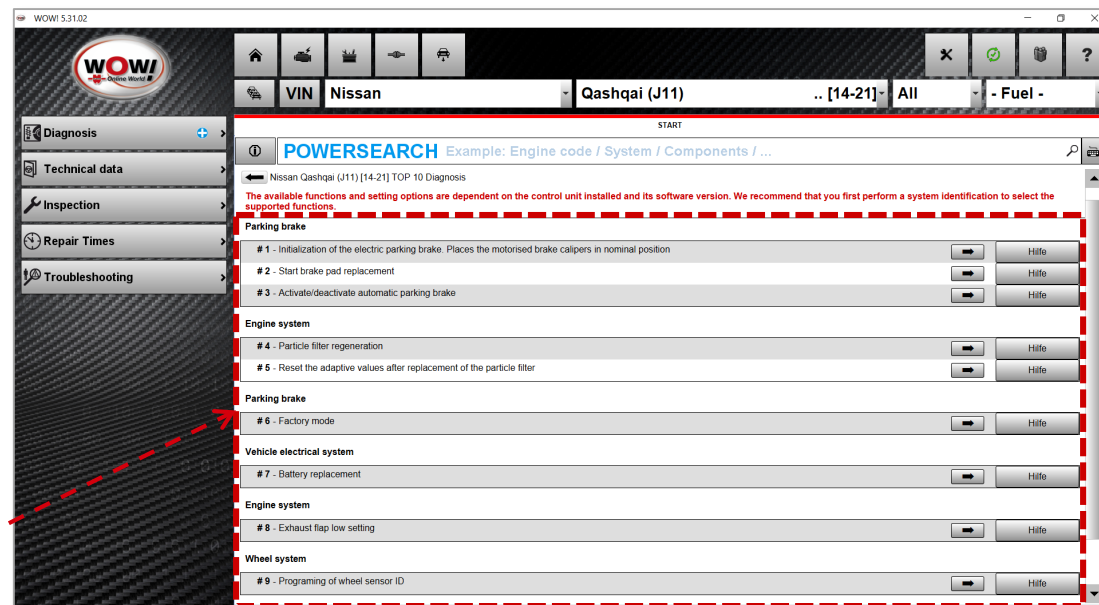

WOW! 5.31.02 – NEW FUNCTIONS

TOP 10 FUNCTIONS

WOW! TOP 10 FUNCTIONS:

The better the vehicle is selected, the more accurate the results.