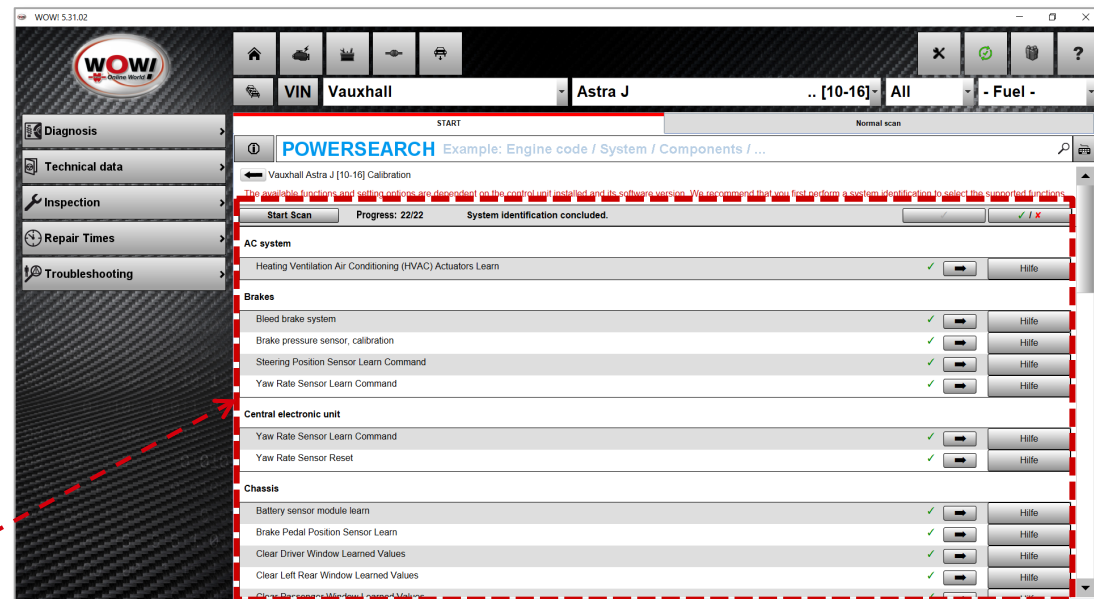

FUNCTION SCAN:

Filter can be set – show all or show only available functions

WOW! 5.31.02 – NEW FUNCTIONS

FUNCTION SCAN

FUNCTION SCAN BENEFITS:

During the scan, the diagnostic protocols used and the supported functions are saved. Only supported functions are displayed.