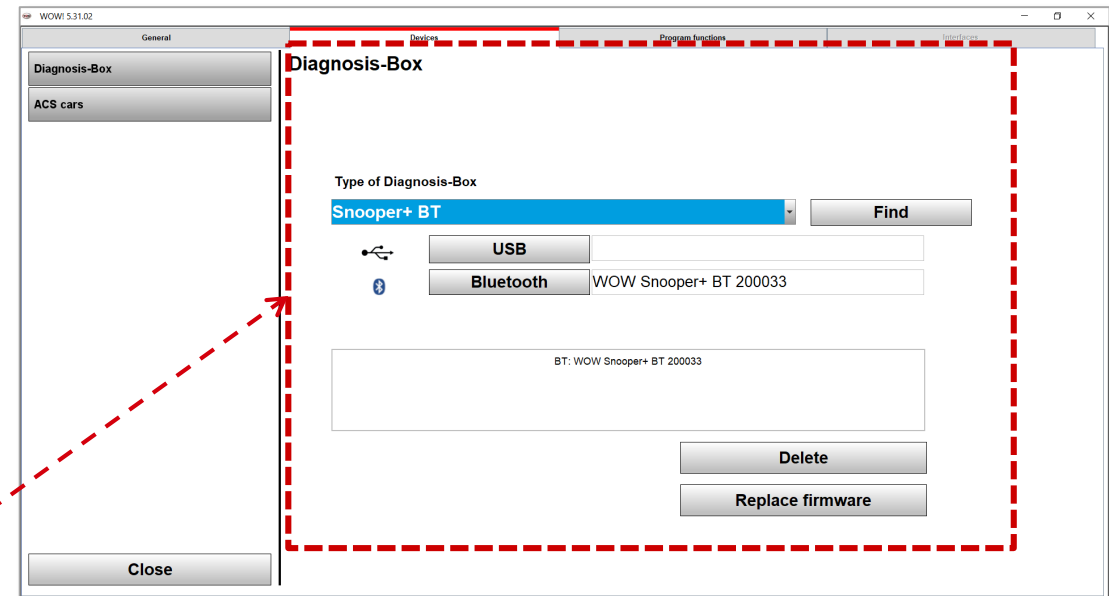

- Device setting
- New order of diagnosis buttons

SOFTWARE IMPROVEMENTS

WOW! 5.31.02 – NEW FUNCTIONS

Software improvements

DEVICE SETTINGS:

The hardware teach-in process for the diagnostic devices has been improved.

WOW! 5.31.02 – NEW FUNCTIONS

Software improvements

DEVICE SETTINGS:

Users can either choose to use the proven "Find" process to set the USB and Bluetooth connection in one step, or the USB and Bluetooth can be teached individually.