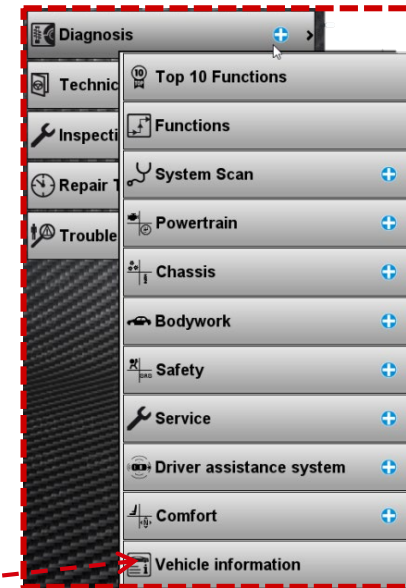

**NEW ORDER OF DIAGNOSIS BUTTONS
- STATUS AS OF "5.31.02"**

WOW! 5.31.02 – NEW FUNCTIONS

Software improvements

NEW ORDER OF DIAGNOSIS BUTTONS:

The new TOP 10 Functions and Functions moved to the top

WOW! 5.31.02 – NEW FUNCTIONS

Software improvements

NEW ORDER OF DIAGNOSIS BUTTONS:

System detection is renamed to System Scan

WOW! 5.31.02 – NEW FUNCTIONS

Software improvements

NEW ORDER OF DIAGNOSIS BUTTONS:

Vehicle Information moved to the lower end

WOW! 5.31.02 – NEW FUNCTIONS

Software improvements

NEW ORDER OF DIAGNOSIS BUTTONS:

The plug position is integrated into Vehicle Information

There's no end to what you can learn.

Stay tuned and up to date!

Software & Hardware Solutions
for Car Service & Repair.