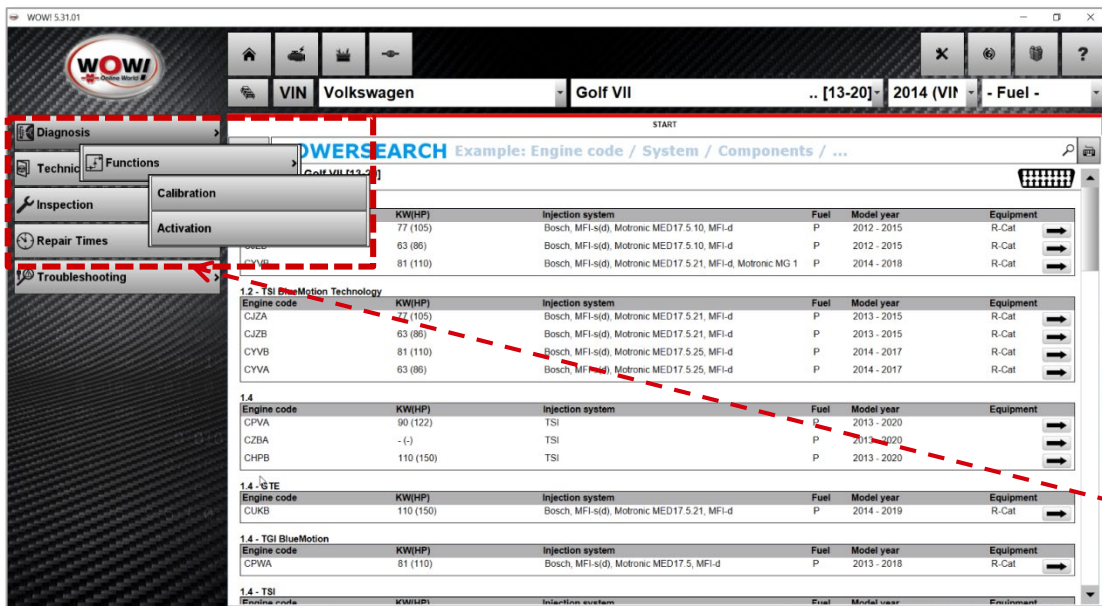

WOW! 5.31.02 – NEW FUNCTIONS

FUNCTION OVERVIEW BEFORE 5.31.02

STATUS BEFORE "FUNCTION SCAN":

Advantage: All functions are visible

Disadvantage: It is not obvious at first glance which functions are actually available on this vehicle