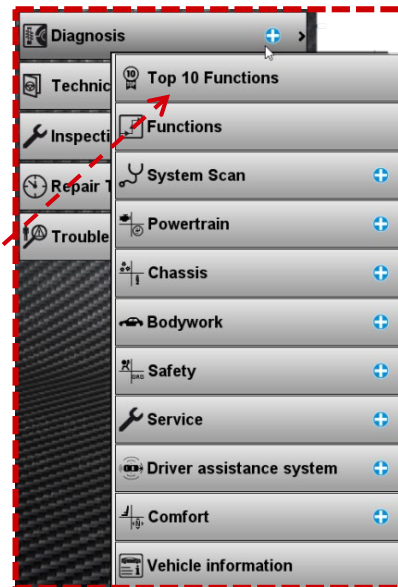

WOW! 5.31.02 – NEW FUNCTIONS

Software improvements

**ORDER OF DIAGNOSIS BUTTONS
- STATUS BEFORE "5.31.02"**

WOW! 5.31.02 – NEW FUNCTIONS

Software improvements

The screenshot shows the WOW! software interface for a Nissan Qashqai (J11). The left sidebar contains a 'Diagnosis' menu with the following items: Top 10 Functions, Functions, System Scan, Powertrain, Chassis, Bodywork, Safety, Service, Driver assistance system, Comfort, and Vehicle information. A red dashed box highlights this menu. The main area displays search results for 'Qashqai (J11) [14-21]' with columns for KW(HP), Injection system, Fuel, Model year, and Equipment. A red dashed arrow points from the 'Bodywork' menu item to the search results table.

**NEW ORDER OF DIAGNOSIS BUTTONS
- STATUS AS OF "5.31.02"**

WOW! 5.31.02 – NEW FUNCTIONS

Software improvements

NEW ORDER OF DIAGNOSIS BUTTONS:

The new TOP 10 Functions and Functions moved to the top

WOW! 5.31.02 – NEW FUNCTIONS

Software improvements

NEW ORDER OF DIAGNOSIS BUTTONS:

System detection is renamed to System Scan

WOW! 5.31.02 – NEW FUNCTIONS

Software improvements

NEW ORDER OF DIAGNOSIS BUTTONS:

Vehicle Information moved to the lower end

WOW! 5.31.02 – NEW FUNCTIONS

Software improvements

NEW ORDER OF DIAGNOSIS BUTTONS:

The plug position is integrated into Vehicle Information

There's no end to what you can learn.

Stay tuned and up to date!

Software & Hardware Solutions
for Car Service & Repair.