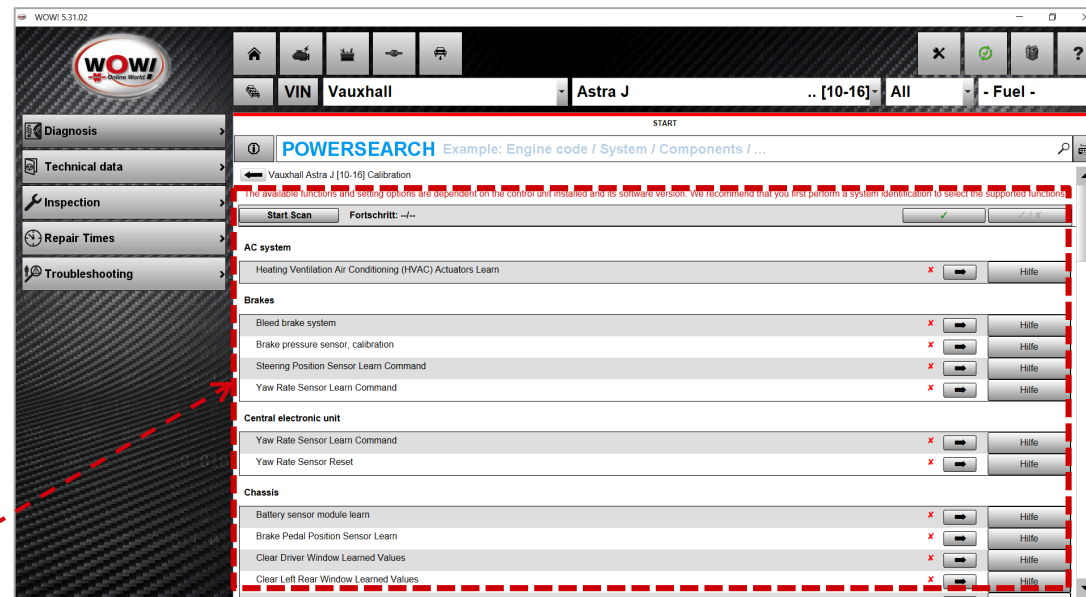

WOW! 5.31.02 – NEW FUNCTIONS

FUNCTION SCAN

FUNCTION SCAN:

Whether the scan (Normal or Power Scan) or the function page scan is started – each time the supported and unsupported functions will be sorted.

Marked by the coloured symbols.