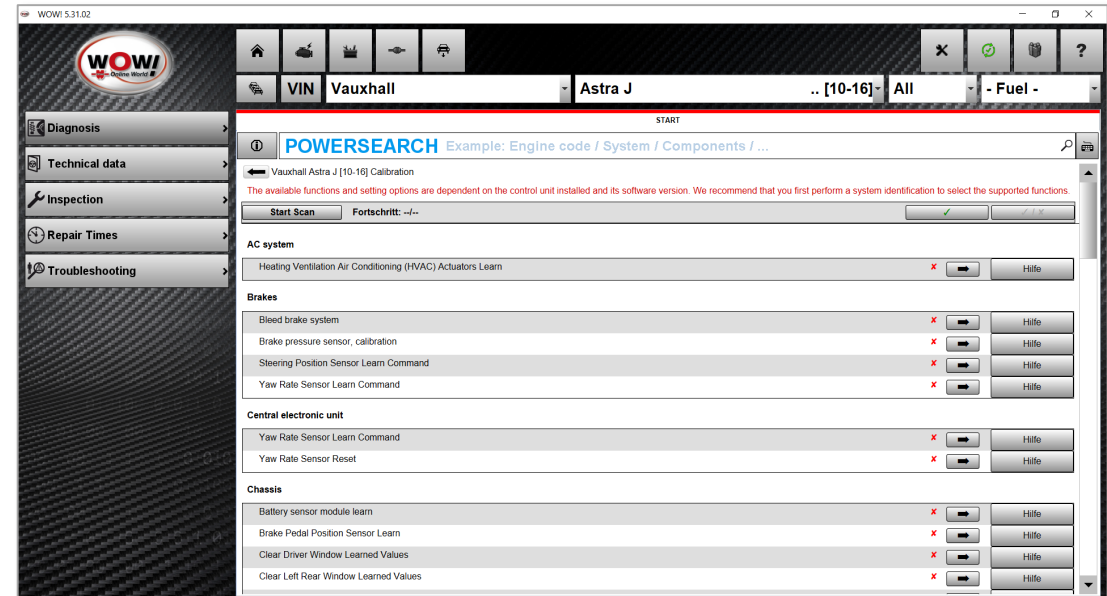

Disadvantage: It is not obvious at first glance which functions are actually available on this vehicle

WOW! 5.31.02 – NEW FUNCTIONS

FUNCTION OVERVIEW BEFORE 5.31.02

STATUS BEFORE "FUNCTION SCAN":

Users are asked / advised to run a system identification to select the supported functions for a long time.

WOW! 5.31.02 – NEW FUNCTIONS

FUNCTION SCAN

WOW! FUNCTION SCAN:

With version 5.31.02 we introduce the
FUNCTION SCAN.

WOW! 5.31.02 – NEW FUNCTIONS

FUNCTION SCAN

FUNCTION SCAN:

Whether the scan (Normal or Power Scan) or the function page scan is started – each time the supported and unsupported functions will be sorted.