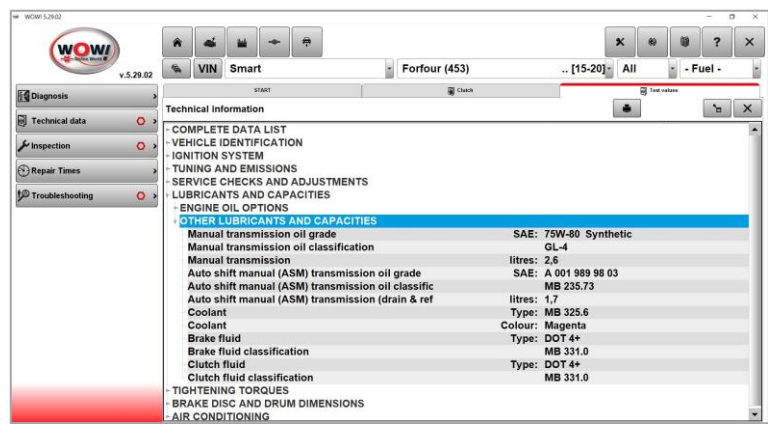

WOW! NEWS

CLUTCH

- Repair instructions 275

ELECTRONIC

- Wiring diagrams 839

GEARBOX

- Filler information 2,262