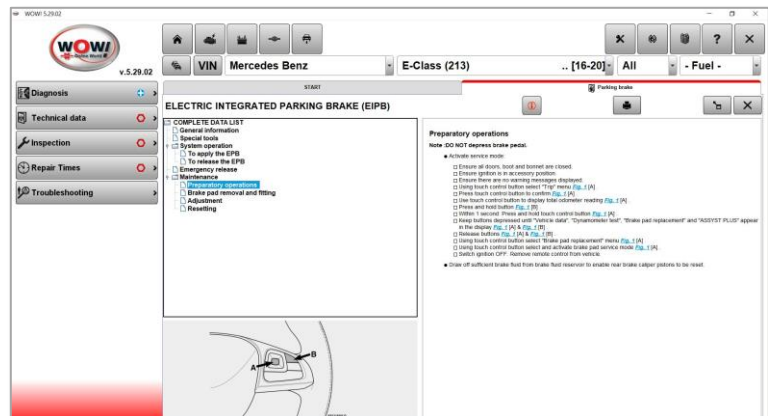

WOW! NEWS

CLUTCH

- Repair instructions 275

ELECTRONIC

- Wiring diagrams 839

GEARBOX

- Filler information 2,262

NEW DATA FOR ...

- Immobilizer 515
- Parking brake 380
- Tire pressure monitoring system 1,325
- Service 494
- Light system 1,403
- Environment 220
- Closing system 147

WOW! NEWS

GROWTH OF GENERAL INFORMATION

With the WOW! **5.29.02** software version you get 21,690 new information in the comfort AREA!