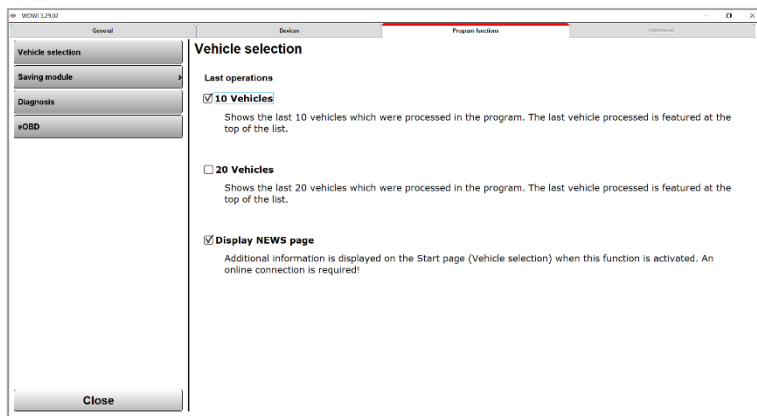

WOW! NEWS

The "Last selected vehicles" can still be accessed via the button.

You can configure the vehicle selection page in the Settings / Program functions / Vehicle selection area and change it if necessary.