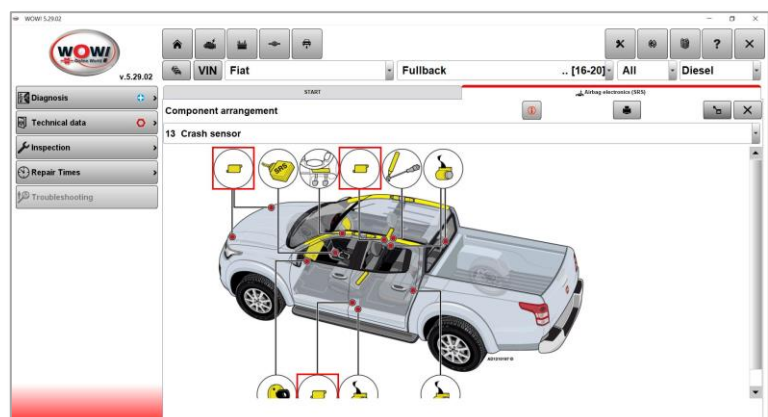

AIRBAG

• Selftest	544
• Fault code information	546
• Diagnosis manual	606
• Component location	635