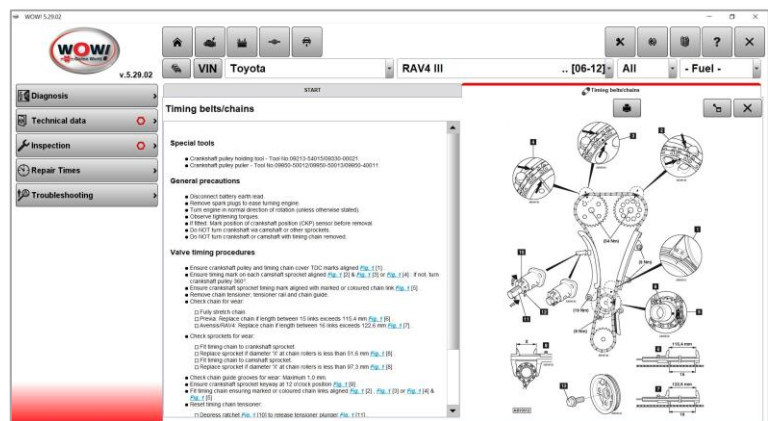

- Immobilizer 515
- Parking brake 380
- Tire pressure monitoring system 1,325
- Service 494
- Light system 1,403
- Environment 220
- Closing system 147

WOW! NEWS

GROWTH OF GENERAL INFORMATION

With the WOW! **5.29.02** software version you get 21,690 new information in the comfort AREA!

EXTENDED INFORMATION

• Jacking points	606
• Guided diagnostic	178
• Repair times	2,400
• Technical data	1,375
• Timing Belt	1,635
• Wheel alignment data	1,964
• Tips & Infos	2,253
• Service schedule	4,162
• Fuse box	2,806