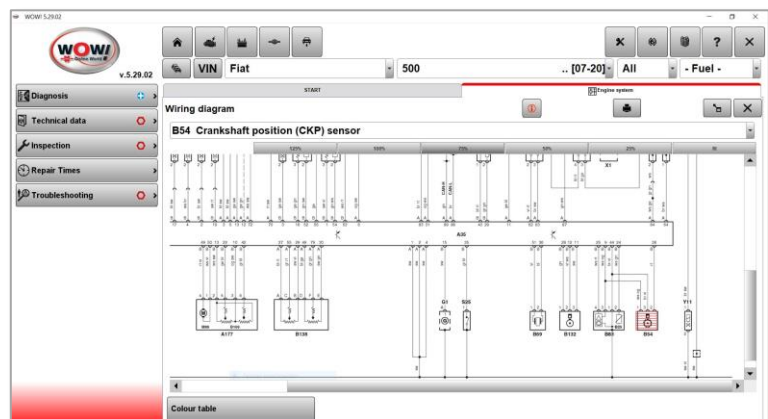

WOW! NEWS

Dear WOW! user,

the new WOW! **5.29.02** software version is ready for installation!

NEW AND EXTENDED TECHNICAL DATA

With the version **5.29.02** you get among others the following extensions in the technical data:

- Vehicle manufacturers in this update 70
- Models in this update 1,312
  - thereof passenger cars 1,153
  - Transporter 159
  - NEW models 311
- Total new data sets 64,019
  - thereof wiring diagrams 23,296

SYSTEMS

With the WOW! **5.29.02** software version we deliver new data sets in the different areas

ENGINE

- Wiring diagrams 7,310
- Component location 1,050
- Fault code information 970
- Filler information 225

BRAKE

- Wiring diagrams 5,147
- Fault code information 1,263
- Diagnosis manual 1,255
- ECU Pinout 200
- Component location 421