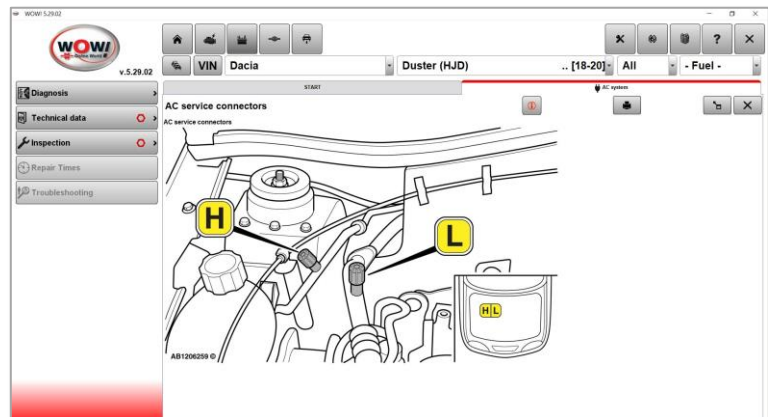

WOW! NEWS

AIR CONDITION

• Wiring diagrams	7,067
• Fault code information	1,196
• Diagnosis manual	408
• Connector location	516
• Component location	447